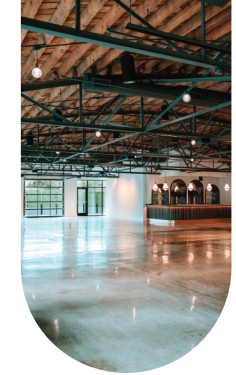

VENUE MENU

Three versatile **Event Spaces** to suit all of your venue needs. Properties can accommodate **Small, Medium,** and **Large Events**. All venues are located within **2 miles of Downtown Nashville**.

Includes: Elegantly Designed Restrooms, Catering Kitchen, Dimmable Lighting throughout, Temperature Controlled Interior, In-House Surround Sound Speakers and ADA Accessibility

Estelle

Small

the CORDELLE

— A DOWNTOWN NASHVILLE EVENT SPACE —